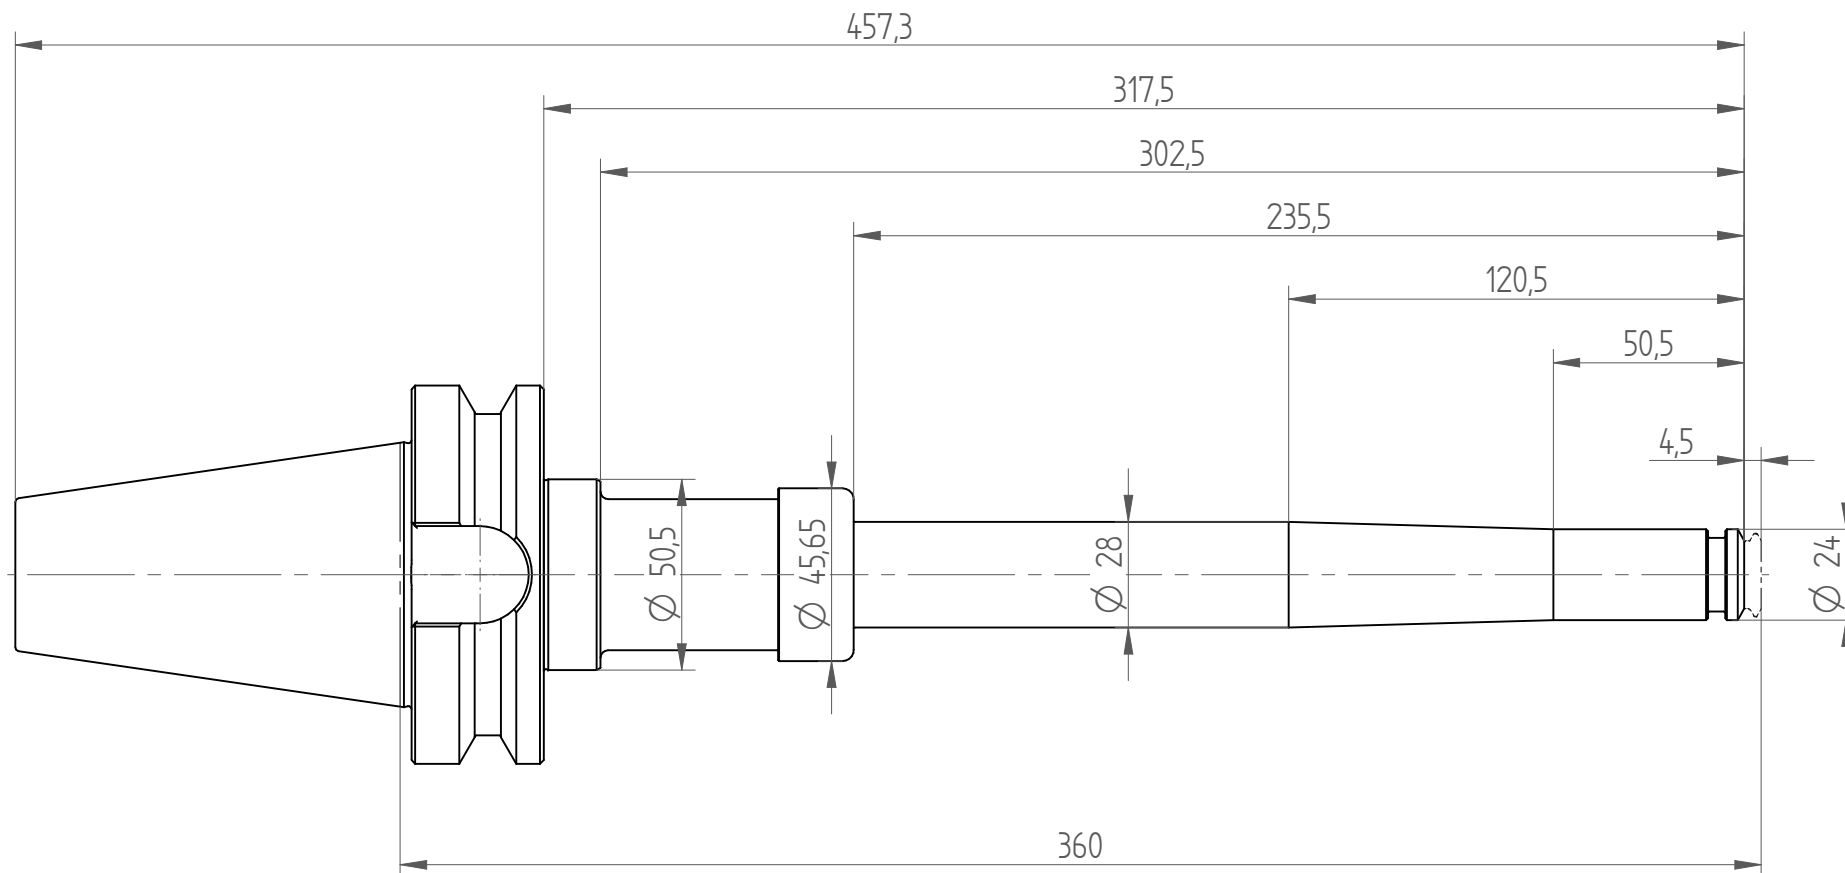

Swiss
Precision
Tools

REGO-FIX®

REGO-FIX AG
Obermattweg 60
4456 Tenniken / Switzerland

Phone +41 61 976 14 66
Fax +41 61 976 14 14
www.rego-fix.com

This is a non-controlled copy. All information given herein is subject to change without notice

The information given herein has been carefully checked and is believed to be correct. REGO-FIX, however, assumes no responsibility or liability for any errors, inaccuracies or omissions that may appear in this drawing

This document is subject to copyright laws. No part of this document may be reproduced or transmitted in any form or any means, electronic or mechanic, for any purpose, without the express written permission of REGO-FIX

Type : BT50_PG15x360_XL
Part No. : 885173190
Date : 22.01.2015
Scale : 1:2